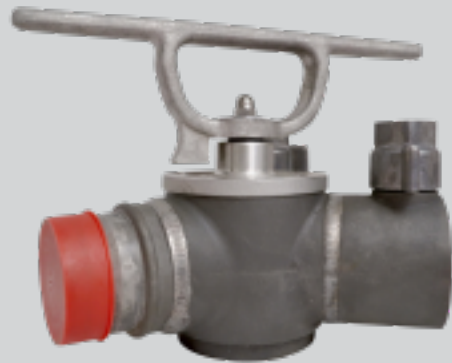

### W4060 Series Rotary Valve Controlled Dividing Breaching

#### W406060F

#### Rotary Valve Controlled Dividing Breaching

2-way, Rotary Valve Controlled Dividing Breaching

Inlet 1 x 2.1/2" inst male

Outlets 2 x 2.1/2" inst female to BS336 - L/A