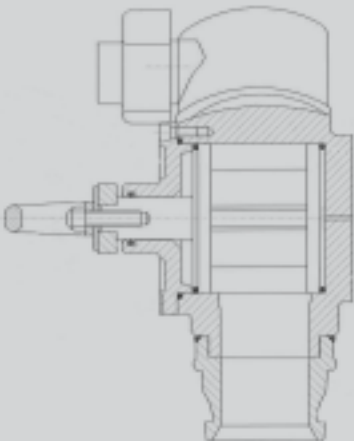

### W4060 Series Rotary Valve Controlled Dividing Breaching

#### Rotary Valve Controlled Dividing Breaching

2-way, Rotary Valve Controlled Dividing Breaching

Inlet 1 x 2.1/2" inst male

Outlets 2 x 2.1/2" inst female to BS336 - L/A