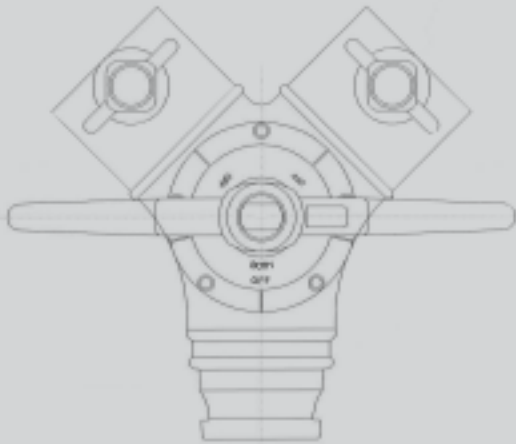

### W4060 Series Rotary Valve Controlled Dividing Breaching

#### Rotary Valve Controlled Dividing Breaching

2-way, Rotary Valve Controlled Dividing Breaching

Inlet 1 x 2.1/2" inst male

Outlets 2 x 2.1/2" inst female to BS336 - L/A