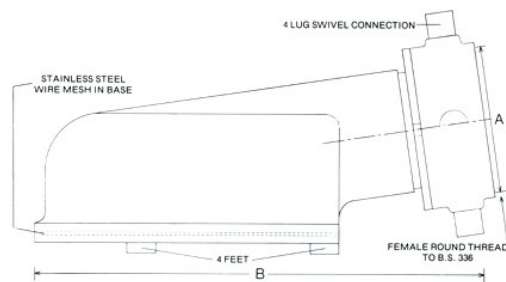

WATERWAY EQUIPMENT

Low Level Slipper Type Suction Strainer

Outlets: 3" (75mm)
4" (100mm)
5½" (140mm)
Female Round Thread
(BS336:2010) Swivel.

Maximum w.p. 16 bar
Test Pressure 24 bar

Available in Light Alloy and Gunmetal

Manufactured in the UK to BS336:2010

Also available:

Wicker strainer baskets and skirts and retrieval lines.

Low Level Slipper Type Suction Strainer

Outlet Diameter A (inches & mm)	Length B (mm)
3" (75mm)	390
4" (100mm)	390
5½" (140mm)	390