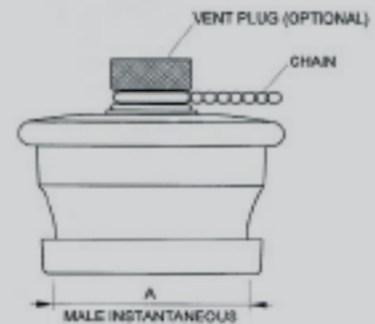

Adaptors & Couplings

W3010/W3015 Instantaneous Blank Plugs and Caps

W3010

Instantaneous Blank Plugs

2½" instantaneous male to BS336:2010 c/w nickel plated brass chain.

Other sizes available on request—MOQ's will apply.

Available with optional knurled pressure relief vent.

Part No.	Material	Instantaneous Size "A"
W301001	L/A	1½" (F.E.T.A.)
W301003	L/A	2½" (BS336)
W301005F	Red Plastic	2½" (BS336)
W301006J	Black Plastic	2½" (BS336)
W301013	L/A	2½" (BS336) Knurled Vent
W301099	Brass & SS	Spare Retaining Chain

W3015

Instantaneous Blank Caps

2½" instantaneous female to BS336:2010 c/w nickel plated brass chain.

Available in both double pull and single twist patterns as well as with optional knurled pressure relief vent. Other sizes available on request—MOQ's will apply.

Maximum w.p. 16 bar

Test Pressure 24 bar

Available in Light Alloy and Gunmetal

Manufactured in the UK to BS336:2010 where applicable.

Part No.	Size	Material	Type
W301521	1½"	L/A	DP FETA-std
W301503	2½"	L/A	ST (single twist)
W301507F	2½"	Rubber	Push-fit
W301513	2½"	L/A	ST knurled vent
W301518	2½"	L/A	DP (double pull)