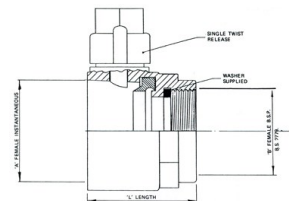

#### Adaptor- Instantaneous Female x BSP screw

Inlet: 2½" instantaneous female (BS336) x BSP thread to ISO 228 (where applicable) c/w hexagon.

Maximum w.p. 16 bar  
Test Pressure 24 bar

Available in Light Alloy and Gunmetal

Note: ½" BSP threaded versions are also available to special order.

### W2009 Inst. Female x Female Thread

| Part No.<br>(Light Alloy) | Instantaneous<br>Size "A" | Male BSP<br>Size "B" | Nominal<br>Length "L" |
|---------------------------|---------------------------|----------------------|-----------------------|
| W200807                   | 2½" BS336                 | ¾"                   | 80mm                  |
| W200809                   | 2½" BS336                 | 1"                   | 80mm                  |
| W200811                   | 2½" BS336                 | 1½"                  | 76mm                  |
| W200813                   | 2½" BS335                 | 2"                   | 83mm                  |
| W200815                   | 2½" BS336                 | 2½"                  | 83mm                  |
| W200817                   | 2½" BS336                 | 3"                   | 86mm                  |