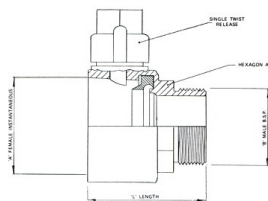

WATERWAY EQUIPMENT

W2008/9 series

Adaptor- Instantaneous Female x BSP screw

Inlet: 2½" instantaneous female (BS336) x BSP thread to ISO 228 (where applicable) c/w hexagon.

Maximum w.p. 16 bar
Test Pressure 24 bar

Available in Light Alloy and Gunmetal

Manufactured in the UK to BS336:2010

Fire Hosetech stock a large range of adaptors and couplings in their main depot in Settle. These cover Instantaneous, Storz, Barcelona, GOST, DSP, Symmetrique, BSP, QR, Claw, McDonald, Bauers and others. If we haven't got it, we can get it - please ask.

Note: ½" BSP threaded versions are also available to special order.

W2008/9 Series Adaptor Inst. Female x BSP Thread

W2008 Inst. Female x Male Thread

W2009 Inst. Female x Female Thread

Part No. (Light Alloy)	Instantaneous Size "A"	Male BSP Size "B"	Nominal Length "L"
W200807	2½" BS336	¾"	80mm
W200809	2½" BS336	1"	80mm
W200811	2½" BS336	1½"	76mm
W200813	2½" BS335	2"	83mm
W200815	2½" BS336	2½"	83mm
W200817	2½" BS336	3"	86mm

Part No. (Light Alloy)	Instantaneous Size "A"	Female BSP Size "B"	Nominal Length "L"
W200907	2½" BS336	¾"	65mm
W200909	2½" BS336	1"	65mm
W200911	2½" BS336	1½"	65mm
W200913	2½" BS335	2"	65mm
W200915	2½" BS336	2½"	73mm
W200917	2½" BS336	3"	80mm