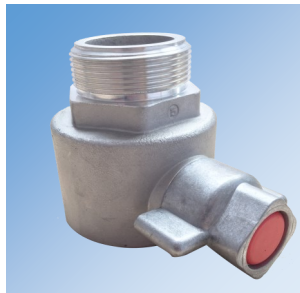

WATERWAY EQUIPMENT

W2008/9 series

Adaptor- Instantaneous Female x BSP screw

Inlet: 2½" instantaneous female (BS336) x BSP thread to ISO 228 (where applicable) c/w hexagon.

Maximum w.p. 16 bar
Test Pressure 24 bar

Available in Light Alloy and Gunmetal

Manufactured in the UK to BS336:2010

Fire Hosetech stock a large range of adaptors and couplings in their main depot in Settle. These cover Instantaneous, Storz, Barcelona, GOST, DSP, Symmetrique, BSP, QR, Claw, McDonald, Bauers and others. If we haven't got it, we can get it - please ask.

Note: ½" BSP threaded versions are also available to special order.

W2008/9 Series Adaptor Inst. Female x BSP Thread

W2008 Inst. Female x Male Thread

W2009 Inst. Female x Female Thread

Part No. (Light Alloy)	Instantaneous Size "A"	Male BSP Size "B"	Nominal Length "L"
W200807	2½" BS336	¾"	80mm
W200809	2½" BS336	1"	80mm
W200811	2½" BS336	1½"	76mm
W200813	2½" BS335	2"	83mm
W200815	2½" BS336	2½"	83mm
W200817	2½" BS336	3"	86mm

Part No. (Light Alloy)	Instantaneous Size "A"	Female BSP Size "B"	Nominal Length "L"
W200907	2½" BS336	¾"	65mm
W200909	2½" BS336	1"	65mm
W200911	2½" BS336	1½"	65mm
W200913	2½" BS335	2"	65mm
W200915	2½" BS336	2½"	73mm
W200917	2½" BS336	3"	80mm